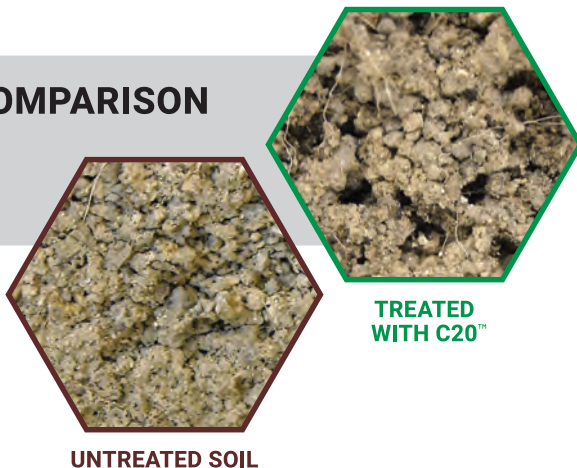

SOIL COMPARISON

UNTREATED SOIL

TREATED WITH C20^{TM}

FOR VIDEO:
scan code/[click here](#)
PrecisionOrganics.com

FEED YOUR MICROBES
MAKE THE TRANSITION TODAY